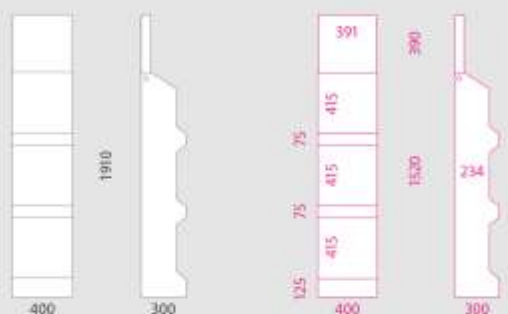

CARDBOARD COUNTER Counter Desks

COUNTER DETAILS

INFORMATION * mm

Praga Counter is very lightweight and exhibitors can quickly assemble it in less than 5 minutes (no tools required). Fully removable. This counter has a header of 700x300mm (with PVC bars) for displaying company logos or graphs. Each counter that comes with a header is excellent for tradeshows, points of sale, promotional acts in malls or as a display to advertise your business in any exhibition or tradeshow.

NASAU	QTY	N.W.	G.W.	C.B.M.	SIZE
Packing	2	2kg	3kg	0.051	1225x1040x10mm
13.747		290x321x1320mm			x2

NASAU STAND

DESK DETAILS

INFORMATION

This cardboard Kraft color lectern reading desk features a large inclined surface ideal for displaying large documents and a microphone holder with cable gland at the bottom for the speaker. Also, it has an extra shelf in inner space at the bottom for the extra brochures, business cards or pencils. Ideal for storing newspapers, leaflets, magazines at media events or for meeting points at trade fairs and exhibitions.

BERMUDA	QTY	N.W.	G.W.	C.B.M.	SIZE
Packing	1	1.7kg	2.7kg	0.051	1225x1040x10mm
13.746		580x340x1205mm			

BERMUDA DESK

DISPLAY DETAILS

DIMENSIONS

TEMPLATE

*mm

INFORMATION

The Viena Dispenser is easy to assemble and lightweight (1.1 kg). It is made of 3mm cardboard sheets thickness. It features 3 shelves which allow customers to easily access product accessories. Also, it has 1 upper header which allows to be customized. The Viena Counter ships flat and is easy to assemble with the guidance of the provided instructions. Ideal for being used as an exhibitor at points of sale, retail, stores, promotional acts in supermarkets, as a display to advertise your business in any event, tradeshow or for any temporary promotion.

VIENA	QTY	N.W	G.W	C.L.M	SIZE
Packing	1	1kg	1.7kg	0.0222	120x20x1540mm
10.734					400x300x1910mm

VIENA

CARDBOARD DISPLAY Floor Displays

STAND DETAILS

DIMENSIONS

TEMPLATE

*mm

INFORMATION