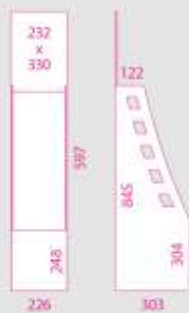

BERMUDA	QTY	N.W.	G.W.	C.B.M.	SIZE
Packing	1	1.7kg	2.7kg	0.051	1225x1040x10mm
13.746		580x340x1205mm			

BERMUDA DESK

DISPLAY DETAILS

DIMENSIONS

TEMPLATE

*mm

INFORMATION

The Viena Dispenser is easy to assemble and lightweight (1.1 kg). It is made of 3mm cardboard sheets thickness. It features 3 shelves which allow customers to easily access product accessories. Also, it has 1 upper header which allows to be customized. The Viena Counter ships flat and is easy to assemble with the guidance of the provided instructions. Ideal for being used as an exhibitor at points of sale, retail, stores, promotional acts in supermarkets, as a display to advertise your business in any event, tradeshow or for any temporary promotion.

VIENA	QTY	N.W	G.W	C.L.M	SIZE
Packing	1	1kg	1.7kg	0.0222	120x20x1540mm
10.734					400x300x1910mm

VIENA

CARDBOARD DISPLAY Floor Displays

STAND DETAILS

DIMENSIONS

TEMPLATE

*mm

INFORMATION

QTY	DTY	N.W	G.W	C.B.M	Size
Packing	1	2,8kg	3,9kg	0,2796	520x256x1010mm
10.731					580x328x1500mm

OSLO

CARDBOARD DISPLAY Literature Stand

STAND DETAILS

DIMENSIONS

TEMPLATE

*mm

INFORMATION

This cardboard Brochure Stand is the perfect retail tool for magazine storage and display. Caribe Stand is designed with a shelf support of 219x302mm which is reinforced with a cross-piece for holding a variety of publications. This cardboard magazine holder, also known as a corrugated cardboard literature holder, is perfect for supermarkets, pharmacies, bookstores and more. Customize the Top Header to draw attention to your best selling magazines or literature. This cardboard magazine holder is an affordable alternative to pricier slatwall magazine holder displays.