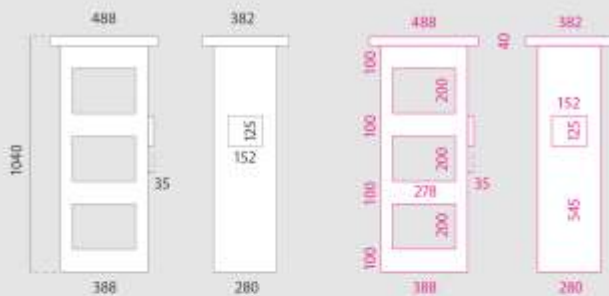

CARDBOARD COUNTER Counter Desks

COUNTER DETAILS

INFORMATION * mm

Praga Counter is very lightweight and exhibitors can quickly assemble it in less than 5 minutes (no tools required). Fully removable. This counter has a header of 700x300mm (with PVC bars) for displaying company logos or graphs. Each counter that comes with a header is excellent for tradeshows, points of sale, promotional acts in malls or as a display to advertise your business in any exhibition or tradeshow.

PRAGA	QTY	N.W	G.W	C.B.M	SIZE
Packing	1	3.05kg	3.9kg	0.0443	820x45x1070mm
10.730					696x350x2085mm

COUNTER DETAILS

INFORMATION * mm

This counter is assembled in less than 5 minutes. It has an inner space at the bottom of the counter, so the extra brochures, business cards and pencils can be stored out of sight so your exhibition always appears clean and organized. Ideal for points of sale, promotional acts in malls or as a counter to advertise your business in for any exhibition or tradeshow.

MIAMI	QTY	N.W	G.W	C.E.M	SIZE
Packing	2	2.20kg	3.20kg	0.0590	1225x1040x1000mm
13.749		698x327x907mm		x2	

MIAMI COUNTER

CARDBOARD COUNTER Counter Desks

COUNTER DETAILS

DIMENSIONS

TEMPLATE

*mm

INFORMATION

This Exhibitor Counter is easy to assemble and lightweight. It is made of 5mm cardboard sheets thickness. It features 4 open shelves which allow customers to easily access product accessories from either side of the corrugated counter. Also, it has 1 brochure holder for promotional documents (left or right placed by the customer). The London Counter ships flat and is easy to assemble with the guidance of the provided instructions. Ideal for being used as an exhibitor or as a counter at points of sale, for tradeshow events, stores or for any temporary promotion.