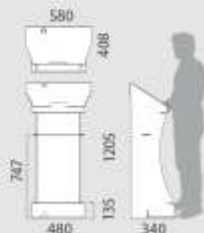

HEX LOW	QTY	N.W	G.W	C.B.M	SIZE
Packing	4	1.6kg	1.9kg	0.0071	133x90x70mm
13.734		338x460x365mm			x4
HEX HIGH	QTY	N.W	G.W	C.B.M	SIZE
Packing	4	2.8kg	3.4kg	0.0612	133x90x270mm
13.733		338x695x365mm			x4

HEX STOOL

NASAU	QTY	N.W.	G.W.	C.B.M.	SIZE
Packing	2	2kg	3kg	0.051	1225x1040x10mm
13.747		290x321x1320mm			x2

NASAU STAND

DESK DETAILS

INFORMATION

This cardboard Kraft color lectern reading desk features a large inclined surface ideal for displaying large documents and a microphone holder with cable gland at the bottom for the speaker. Also, it has an extra shelf in inner space at the bottom for the extra brochures, business cards or pencils. Ideal for storing newspapers, leaflets, magazines at media events or for meeting points at trade fairs and exhibitions.

BERMUDA	QTY	N.W.	G.W.	C.B.M.	SIZE
Packing	1	1.7kg	2.7kg	0.051	1225x1040x10mm
13.746		580x340x1205mm			

BERMUDA DESK

DISPLAY DETAILS

DIMENSIONS

TEMPLATE

*mm

INFORMATION

The Viena Dispenser is easy to assemble and lightweight (1.1 kg). It is made of 3mm cardboard sheets thickness. It features 3 shelves which allow customers to easily access product accessories. Also, it has 1 upper header which allows to be customized. The Viena Counter ships flat and is easy to assemble with the guidance of the provided instructions. Ideal for being used as an exhibitor at points of sale, retail, stores, promotional acts in supermarkets, as a display to advertise your business in any event, tradeshow or for any temporary promotion.

VIENA	QTY	N.W	G.W	C.L.M	SIZE
Packing	1	1kg	1.7kg	0.0222	120x20x1540mm
10.734					400x300x1910mm

VIENA

CARDBOARD DISPLAY Floor Displays

STAND DETAILS

DIMENSIONS

TEMPLATE

*mm

INFORMATION