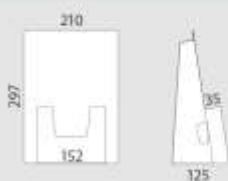

WINE BOTTLE CARDBOARD BOX

A5 HOLDER DETAILS *mm

1/3 A4 HOLDER DETAILS *mm

A5 HOLDER DETAILS *mm

A4 HOLDER DETAILS *mm

INFORMATION

These Brochure Holders are made of white coated cardboard and are ideal for being used over counter desktop for temporary promotions. The A4, A5 and 1/3 of A4 format models feature a slightly angled back design and high rear supports for a better displaying. The Triple A4 format model features 3 compartments. We provide the cardboard Holders flat, and it requires only a few simple folds to assemble it.

SKU ID	QTY	N.W	G.W	C.B.M	SIZE
Packing	10	0.25kg	0.40kg	0.0069	480x360x40mm
13.741	Leaflet size: A5			x10	
SKU ID	QTY	N.W	G.W	C.B.M	SIZE
Packing	10	0.25kg	0.40kg	0.0069	480x360x40mm
13.742	Leaflet size: 1/3 A4			x10	
A5 DISPENSER	QTY	N.W	G.W	C.B.M	SIZE
Packing	10	0.3kg	0.38kg	0.0069	480x360x40mm
13.744	Leaflet size: A5			x10	
A4 DISPENSER	QTY	N.W	G.W	C.B.M	SIZE
Packing	10	0.60kg	0.75kg	0.027	605x485x40mm
13.743	Leaflet size: A4			x10	

CARDBOARD LEAFLET DISPENSER

CARDBOARD DISPLAY Brochure Holders

HOLDER DETAILS

DIMENSIONS

TEMPLATE

*mm

INFORMATION

Belgrado Brochure Holder is made of 1.5mm thickness white coated cardboard. With top header for customizing your presentation. High rear support and slightly angled back design allow increased visibility of the promotions.

BELGRADO	QTY	N.W	G.W	C.B.M	SIZE
Packing	5	0.11kg	0.9kg	0.0014	275x40x370mm
10.881		210x125x297mm			x5 

BELGRADO

BALLOT BOX DETAILS

INFORMATION

Trieste Ballot Box is made of 2mm thickness white coated cardboard. It includes a top header for your presentations. It is ideal for promotional contests, used as suggestion box or just for voting thanks to its 2 sides brochure holders (125x35x152mm each of them).