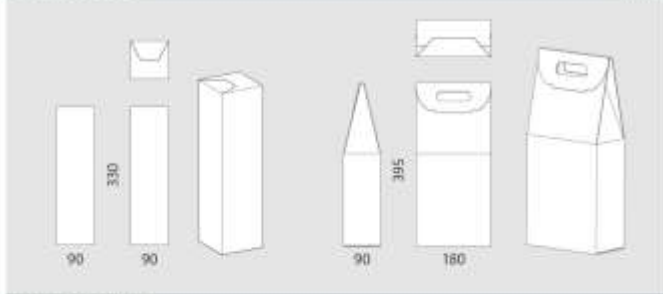

PRAGA	QTY	N.W	G.W	C.B.M	SIZE
Packing	1	3.05kg	3.9kg	0.0443	820x45x1070mm
10.730					696x350x2085mm

COUNTER DETAILS

INFORMATION * mm

This counter is assembled in less than 5 minutes. It has an inner space at the bottom of the counter, so the extra brochures, business cards and pencils can be stored out of sight so your exhibition always appears clean and organized. Ideal for points of sale, promotional acts in malls or as a counter to advertise your business in for any exhibition or tradeshow.

PROTECTOR	QTY	NW	GW	CBM	SIZE
Packing	30	129kg	110kg	0.023	500x400x45mm
13.732	123.5x28x123.5mm			x50	

CORRUGATED CORNER PROTECTORS

BIN DETAILS

INFORMATION

*mm

This Bin is made from durable corrugated cardboard. Our storage bins do not require staples or tape to assemble as they have an efficient one-piece self-locking construction. Our kraft and white corrugated bin boxes include a write-on space for easy labelling and identification of the stored items. These bins are stored and shipped flat. Perfect for enhancing your office or home space.

BIN	QTY	NW	GW	CBM	SIZE
Packing	4	167kg	2kg	0.031	115x90x170mm
13.751	293x293x378mm			x4	

CARDBOARD BIN

BOXES DETAILS *mm

BOXES SET UP

DIMENSIONS *mm

INFORMATION

These white coated bottle boxes are designed to enhance the presentation of your products by adding a little luxury to your clients' gifts. Just finish off with your own customization or a gift ribbon. This single white coated 75cl bottle box features a high quality design with upper closer, which will help you transport the bottle upright and without smashes, leaks or the base falling through. The double-bottle-box model, also features a high quality resisting upper handle for an easy transportation,