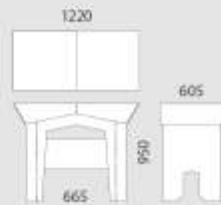

CARDBOARD COUNTER Counter Desks

COUNTER DETAILS

INFORMATION * mm

Praga Counter is very lightweight and exhibitors can quickly assemble it in less than 5 minutes (no tools required). Fully removable. This counter has a header of 700x300mm (with PVC bars) for displaying company logos or graphs. Each counter that comes with a header is excellent for tradeshows, points of sale, promotional acts in malls or as a display to advertise your business in any exhibition or tradeshow.

PRAGA	QTY	N.W	G.W	C.B.M	SIZE
Packing	1	3.05kg	3.9kg	0.0443	820x45x1070mm
10.730					696x350x2085mm

COUNTER DETAILS

INFORMATION * mm

This counter is assembled in less than 5 minutes. It has an inner space at the bottom of the counter, so the extra brochures, business cards and pencils can be stored out of sight so your exhibition always appears clean and organized. Ideal for points of sale, promotional acts in malls or as a counter to advertise your business in for any exhibition or tradeshow.

INZA	QTY	N.W	G.W	C.B.M	SIZE
Packing	1	1.8kg	2.0kg	0.0560	1035x280x0mm
13.750					800x400x902mm

DESK DETAILS

INFORMATION * mm

This Counter Desk features the white color with the corrugated natural cardboard for a stylish finish. Also has a strong and stable design with an inner shelf for storing, also it has front-back/sides spaces for placing your own logo or graphic. Ideal for being used as a meeting point at exhibition acts, at events to promote your business or just as a side table at your home.

MIAMI	QTY	N.W	G.W	C.E.M	SIZE
Packing	2	2.20kg	3.20kg	0.0590	1225x1040x1000mm
13.749		698x327x907mm		x2	

MIAMI COUNTER

CARDBOARD COUNTER Counter Desks

COUNTER DETAILS

DIMENSIONS

TEMPLATE

*mm

INFORMATION