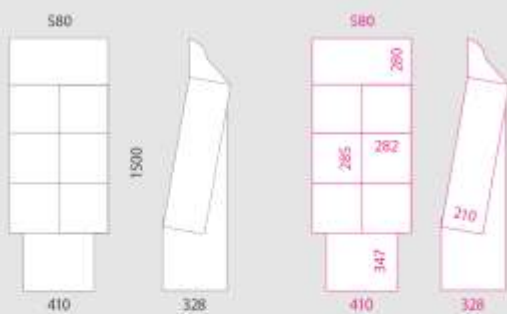

CARDBOARD COUNTER Counter Desks

COUNTER DETAILS

INFORMATION * mm

Praga Counter is very lightweight and exhibitors can quickly assemble it in less than 5 minutes (no tools required). Fully removable. This counter has a header of 700x300mm (with PVC bars) for displaying company logos or graphs. Each counter that comes with a header is excellent for tradeshows, points of sale, promotional acts in malls or as a display to advertise your business in any exhibition or tradeshow.

NASAU	QTY	N.W.	G.W.	C.B.M.	SIZE
Packing	2	2kg	3kg	0.051	1225x1040x10mm
13.747		290x321x1320mm			x2

NASAU STAND

DESK DETAILS

INFORMATION

This cardboard Kraft color lectern reading desk features a large inclined surface ideal for displaying large documents and a microphone holder with cable gland at the bottom for the speaker. Also, it has an extra shelf in inner space at the bottom for the extra brochures, business cards or pencils. Ideal for storing newspapers, leaflets, magazines at media events or for meeting points at trade fairs and exhibitions.

BERMUDA	QTY	N.W.	G.W.	C.B.M.	SIZE
Packing	1	1.7kg	2.7kg	0.051	1225x1040x10mm
13.746		580x340x1205mm			

BERMUDA DESK

DISPLAY DETAILS

DIMENSIONS

TEMPLATE

*mm

INFORMATION

The Viena Dispenser is easy to assemble and lightweight (1.1 kg). It is made of 3mm cardboard sheets thickness. It features 3 shelves which allow customers to easily access product accessories. Also, it has 1 upper header which allows to be customized. The Viena Counter ships flat and is easy to assemble with the guidance of the provided instructions. Ideal for being used as an exhibitor at points of sale, retail, stores, promotional acts in supermarkets, as a display to advertise your business in any event, tradeshow or for any temporary promotion.

VIENA	QTY	N.W	G.W	C.L.M	SIZE
Packing	1	1kg	1.7kg	0.0222	120x20x1540mm
10.734					400x300x1910mm

VIENA

CARDBOARD DISPLAY Floor Displays

STAND DETAILS

DIMENSIONS

TEMPLATE

*mm

INFORMATION